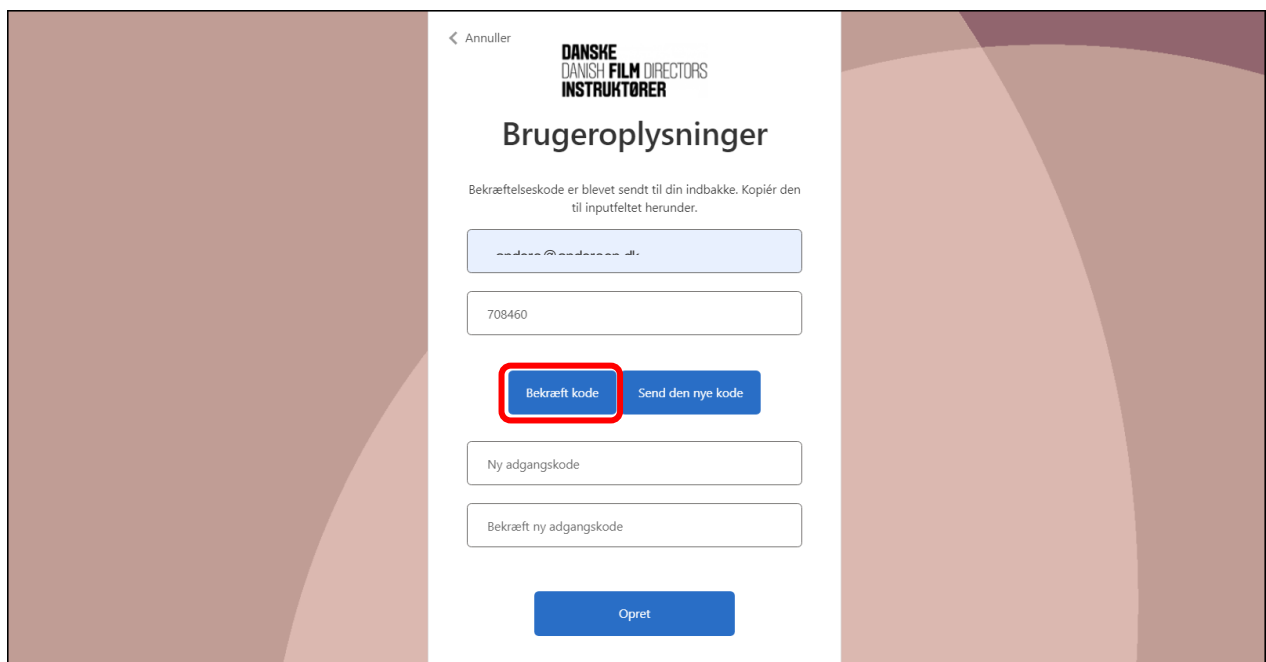

Indsæt koden og vælg "Bekræft kode".