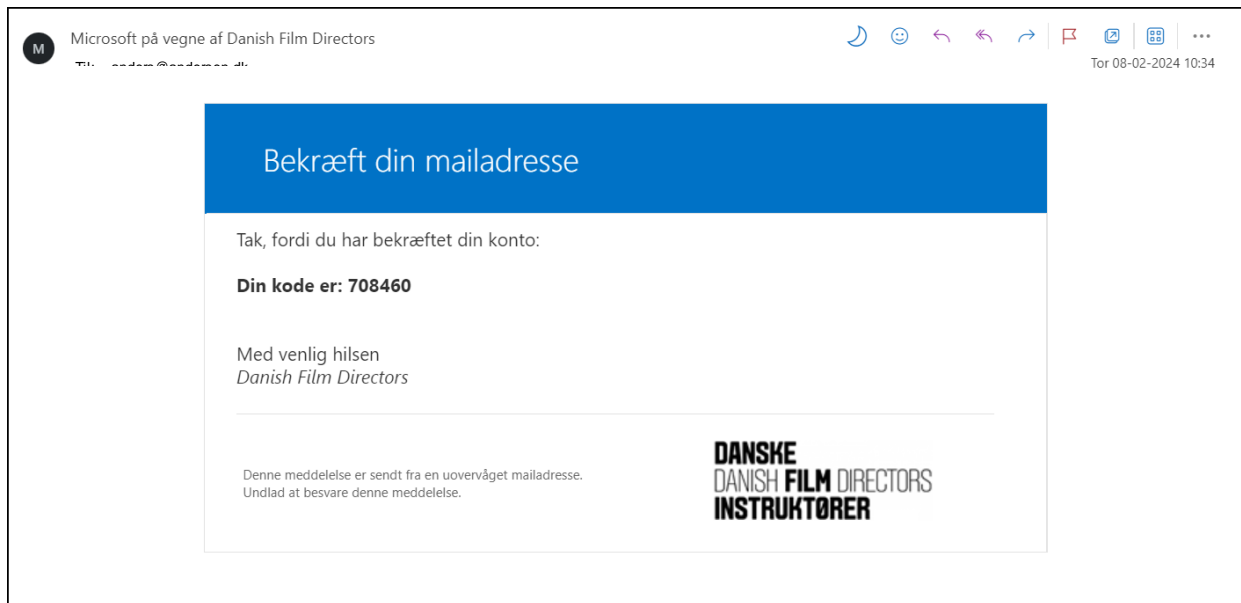

En bekræftelseskode bliver sendt til din mail.